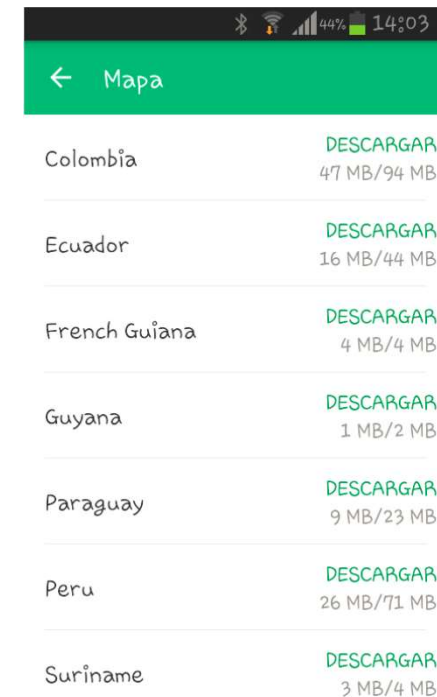

MAPS.ME

Offline Mobile Maps

The application can be downloaded in the following sites:

Amazon Apps

Optimized for all generations of Kindle Fire tablets.

App Store

Compatible with iPhone, iPod touch, and iPad.
Optimized for iPhone 5.

Google Play

Compatible with devices running Android OS 2.3 and up.

All Stores

Find more stores where MAPS.ME is available and choose yours.

Step 1: Look for the application on your Smart device and download it

Los mapas más rápidos sin conexión. Todos los países y ciudades. Muy detallados.

Los mapas más rápidos sin conexión. Todos los países y ciudades. Muy detallados.

Step 2: Go to Menu, select the download map option and select Ecuador

Step 3: Click on the search icon and type in Mashpi and select it

Step 4: Select the car icon and then press ready / go

Step 5: Start navigation and follow the directions.
We will be waiting for you!

NOTE: