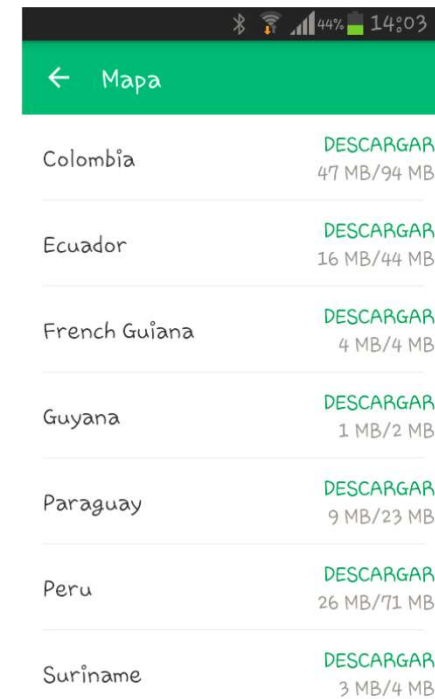

MAPS.ME

Offline Mobile Maps

The application can be downloaded in the following sites:

Amazon Apps

Optimized for all generations of Kindle Fire tablets.

App Store

Compatible with iPhone, iPod touch, and iPad.
Optimized for iPhone 5.

Google Play

Compatible with devices running Android OS 2.3 and up.

All Stores

Find more stores where MAPS.ME is available and choose yours.

Step 1: Look for the application on your Smart device and download it

Los mapas más rápidos sin conexión. Todos los países y ciudades. Muy detallados.

Los mapas más rápidos sin conexión. Todos los países y ciudades. Muy detallados.

Step 2: Go to Menu, select the download map option and select Ecuador

Step 3: Click on the search icon and type in Mashpi and select it

Step 4: Select the car icon and then press ready / go

Step 5: Start navigation and follow the directions.
We will be waiting for you!

NOTE: