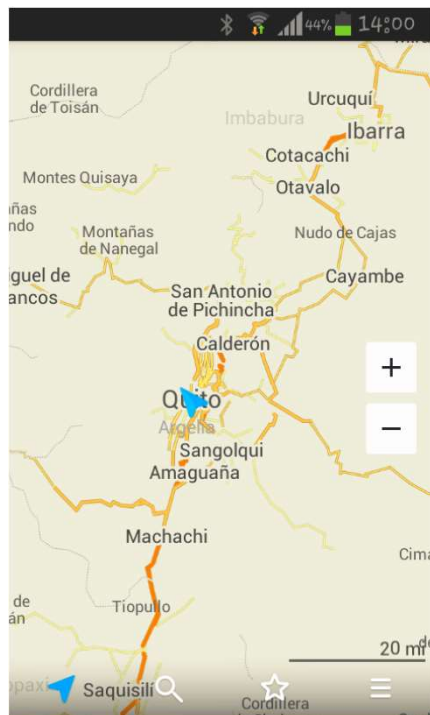

MAPS.ME

Offline Mobile Maps

The application can be downloaded in the following sites:

Amazon Apps

Optimized for all generations of Kindle Fire tablets.

App Store

Compatible with iPhone, iPod touch, and iPad.
Optimized for iPhone 5.

Google Play

Compatible with devices running Android OS 2.3 and up.

All Stores

Find more stores where MAPS.ME is available and choose yours.

Step 1: Look for the application on your Smart device and download it

Los mapas más rápidos sin conexión. Todos los países y ciudades. Muy detallados.

Los mapas más rápidos sin conexión. Todos los países y ciudades. Muy detallados.

Step 2: Go to Menu, select the download map option and select Ecuador

Step 3: Click on the search icon and type in Mashpi and select it

Step 4: Select the car icon and then press ready / go

Step 5: Start navigation and follow the directions.
We will be waiting for you!

NOTE: